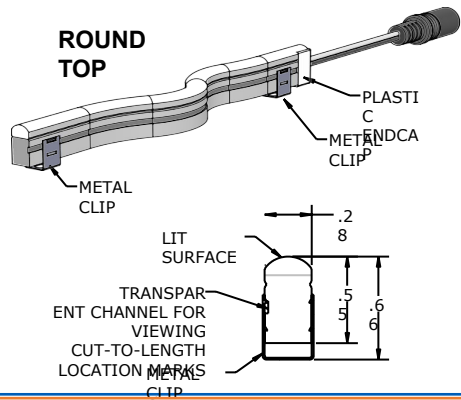

RGB Neo Neon – flat top and round top

Square shape side light
RGB #5050 36LEDs/ft

Round shape side light
RGB #5050 36LEDs/ft

Specification

Lit Surface Shape	Round, Flat			
	Color	White	Blue	Red
Wattage/Ft (W)	3W	3W	3W	3W
Lumens / Ft (lm)	210	18	36	105
Diode Efficacy (lm/W)	70	6	12	35
Max Run (Inch)	196" (5M)	196" (5M)	196" (5M)	196" (5M)
Min Run (Inch)	2"	2"	2"	2"
Cut Length Increment (inches)	2"	2"	2"	2"
Color Temps (K)	Various	N/A	N/A	N/A
Extrusion Material	Silicone			
Minimum Bend Radius (Inch)	2"			
Operating Temp	45°C			
Lamp Life (L70@45°C)	60,000 hrs			
Beam Angle	120°			
LED Voltage	12VDC			
Mounting Method	Metal Clip with Screws			
Wiring Specs	22ga (AWM 2468x2C)			
Environment	Waterproof - IP65			
Certifications	UL			

Feature

- Conveniently small dims
- Custom Cut-To-Length
- Waterproof - IP65
- Multiple colors available (Red, Blue, Green, & RGB)
- Available in White 3000K, 4000K, 5000K, & 6000K
- Extremely high and even light output
- Up to 60,000 hrs usable life
- Linear runs up to 196" (5M)
- Connecting cables available for daisy chain
- UL approved