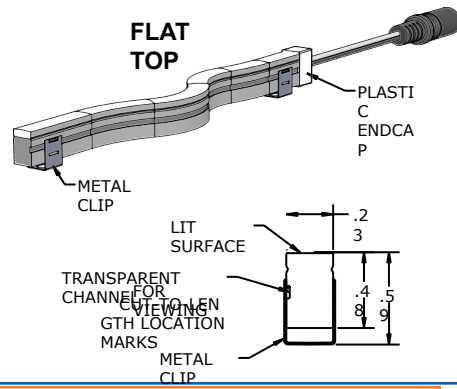

RGB Neo Neon – flat top and round top

Square shape side light
RGB #5050 36LEDs/ft

Round shape side light
RGB #5050 36LEDs/ft

Specification

Lit Surface Shape	Round, Flat			
	Color	White	Blue	Red
Wattage/Ft (W)	3W	3W	3W	3W
Lumens / Ft (lm)	210	18	36	105
Diode Efficacy (lm/W)	70	6	12	35
Max Run (Inch)	196" (5M)	196" (5M)	196" (5M)	196" (5M)
Min Run (Inch)	2"	2"	2"	2"
Cut Length Increment (inches)	2"	2"	2"	2"
Color Temps (K)	Various	N/A	N/A	N/A
Extrusion Material	Silicone			
Minimum Bend Radius (Inch)	2"			
Operating Temp	45°C			
Lamp Life (L70@45°C)	60,000 hrs			
Beam Angle	120°			
LED Voltage	12VDC			
Mounting Method	Metal Clip with Screws			
Wiring Specs	22ga (AWM 2468x2C)			
Environment	Waterproof - IP65			
Certifications	UL			

Feature

- Conveniently small dims
- Custom Cut-To-Length
- Waterproof - IP65
- Multiple colors available (Red, Blue, Green, & RGB)
- Available in White 3000K, 4000K, 5000K, & 6000K
- Extremely high and even light output
- Up to 60,000 hrs usable life
- Linear runs up to 196" (5M)
- Connecting cables available for daisy chain
- UL approved