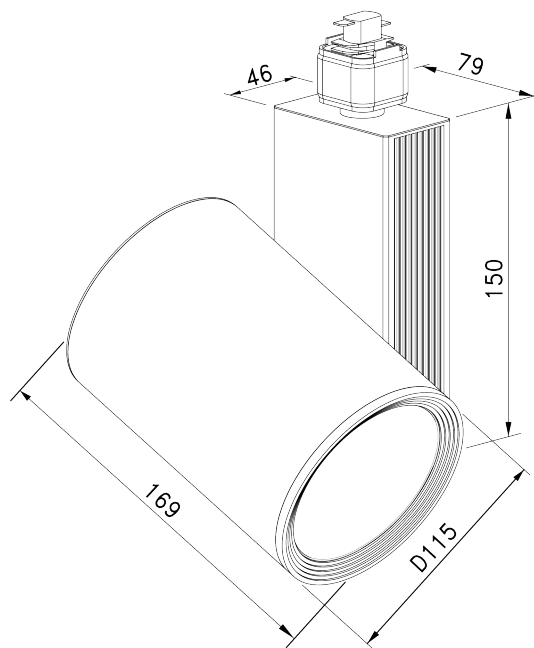

LED TRACK LIGHT

MG280-3

LED

Description	
Power	30W
Size	295 X 295 X 12mm
CRI	>80
Kevin	3000K / 4100K / 6000K
LUMENS	2900~3400 LM
Beam Angle	15° / 24° / 60°
Efficiency	>90
Finish	WH/BK/SL

RoHS UL D FI N S CE ENEC05 A+