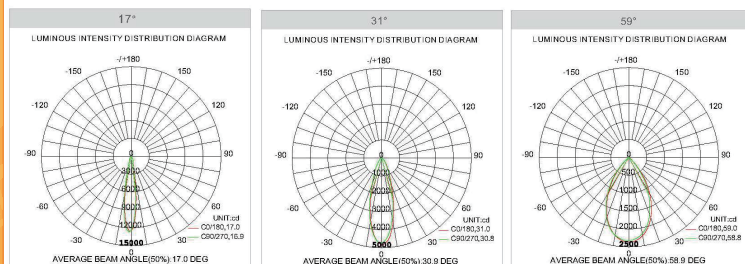

LED TRACK LIGHT

MG280-3

LED

Description	
Power	30W
Size	295 X 295 X 12mm
CRI	>80
Kevin	3000K / 4100K / 6000K
LUMENS	2900~3400 LM
Beam Angle	15° / 24° / 60°
Efficiency	>90
Finish	WH/BK/SL

RoHS UL D FI N S CE ENEC05 A+