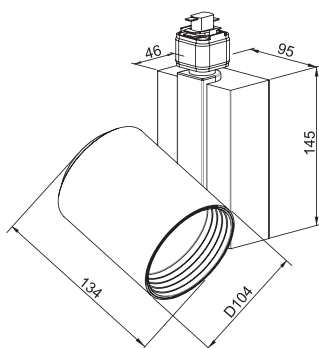

DIMENSIONS

20W 45°

Warm White	average Illuminance	Diameter
1m	867.4Lux	1.4m
2m	234.4Lux	2.2m
3m	110.7Lux	3.6m

30W 45°

Warm White	average Illuminance	Diameter
1m	917.2Lux	1.4m
2m	284.6Lux	2.2m
3m	188.5Lux	3.6m

Beam Angle : 15°/24°/60°

Efficiency : >90

KEVIN : 3000K/4000K/6000K

Finish : WH/BK/SL

MG280

FEATURES

Power : 40W

Size : 295X295X12mm

CRI : >80

Beam Angle : 15°/24°/60°

Efficiency : >90

KEVIN : 3000K/4000K/6000K

Finish : WH/BK/SL

DIMENSIONS

20W 45°

Warm White	average Illuminance	Diameter
1m	867.4Lux	1.4m
2m	234.4Lux	2.2m
3m	110.7Lux	3.6m