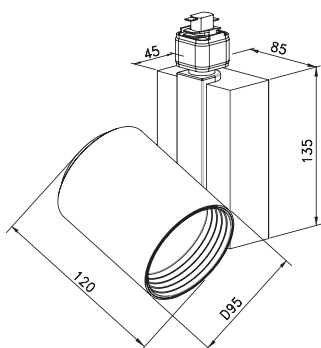

Beam Angle : 15°/24°/60°

Efficiency : >90

KEVIN : 3000K/4000K/6000K

Finish : WH/BK/SL

MG280

FEATURES

Power : 40W

Size : 295X295X12mm

CRI : >80

Beam Angle : 15°/24°/60°

Efficiency : >90

KEVIN : 3000K/4000K/6000K

Finish : WH/BK/SL

DIMENSIONS

20W 45°

Warm White	average Illuminance	Diameter
1m	867.4Lux	1.4m
2m	234.4Lux	2.2m
3m	110.7Lux	3.6m