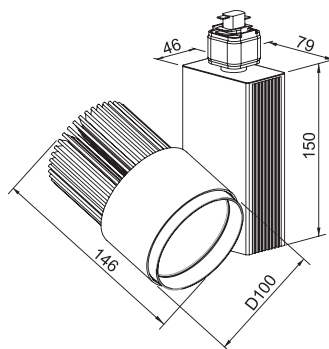

Beam Angle : 15°/24°/60°

Efficiency : >90

KEVIN : 3000K/4000K/6000K

Finish : WH/BK/SL

DIMENSIONS

20W 45°

Warm White	average Illuminance	Diameter
1m	867.4Lux	1.4m
2m	234.4Lux	2.2m
3m	110.7Lux	3.6m

25W 45°

Dimmable/Non-dimmable

Life : >30000Hrs

Beam Angle : 24°/38°/45°

Size(AxBxC) : Ø60x140.5x105 mm

KEVIN : 3000K/4000K/6000K

Finish : WH/BK/SL

DIMENSIONS

10W 24°