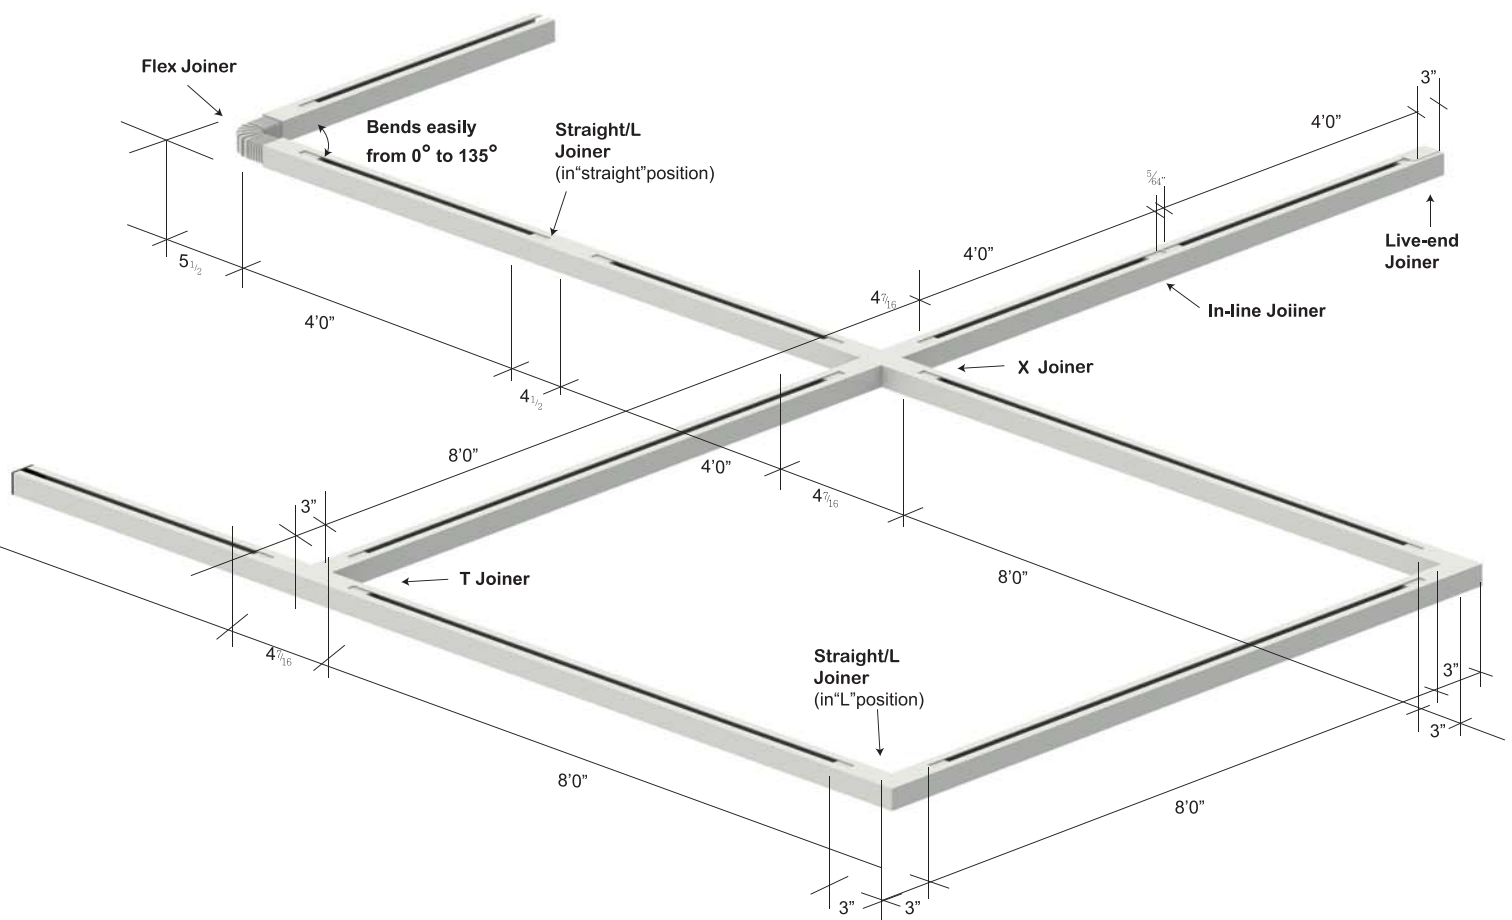

TRACK LIGHT

TRACK RAILS & CONNECTORS

TRACK LIGHT

TRACK RAILS & CONNECTORS

SINGLE CIRCUIT SYSTEM (COMPATIBLE HALO TRACK SYSTEM)

Max.20Amps White/Black/Silver

M101
Floating connector

M102
Live end connector