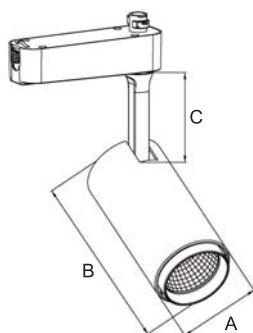

DIMENSIONS