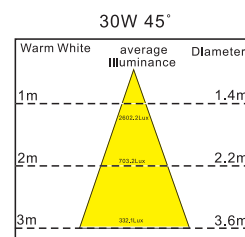

DIMENSIONS