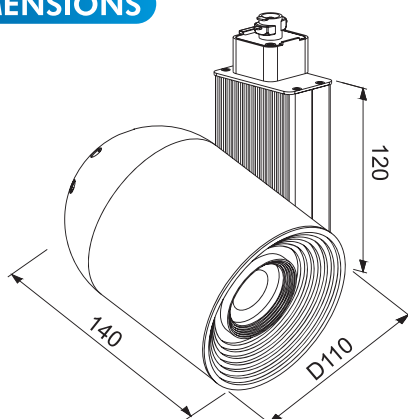

10W 24°

Warm White	average Illuminance	Diameter
1m	543Lux	1.2m
2m	172.8Lux	2m
3m	85.7Lux	2.8m

10W 45°

Warm White	average Illuminance	Diameter
1m	250.7Lux	1.4m
2m	69.4Lux	2.4m
3m	37.2Lux	3.4m

LED TRACK LIGHT