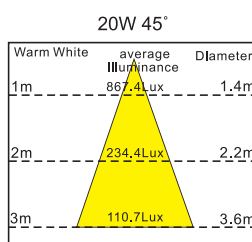

DIMENSIONS