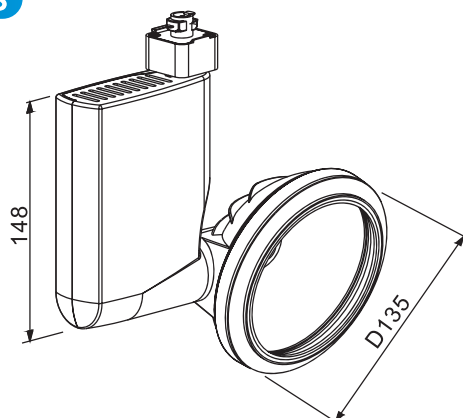

DIMENSIONS

20W 45°

Warm White	average Illuminance	Diameter
1m	867.4Lux	1.4m
2m	234.4Lux	2.2m
3m	110.7Lux	3.6m

30W 45°

Warm White	average Illuminance	Diameter
1m	917.2Lux	1.4m
2m	284.6Lux	2.2m
3m	188.5Lux	3.6m