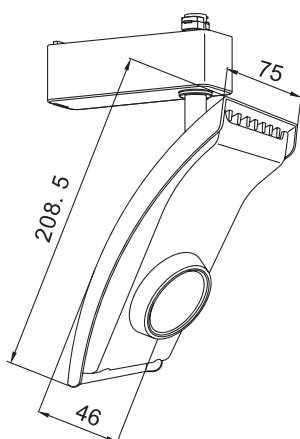

DIMENSIONS

20W 45°

Warm White	average luminance	Diameter
1m	867.4Lux	1.4m
2m	234.4Lux	2.2m
3m	110.7Lux	3.6m