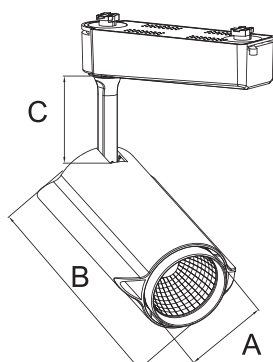

DIMENSIONS