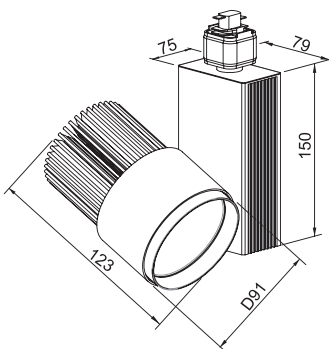

DIMENSIONS

20W 45°

Warm White	average Illuminance	Diameter
1m	867.4Lux	1.4m
2m	234.4Lux	2.2m
3m	110.7Lux	3.6m