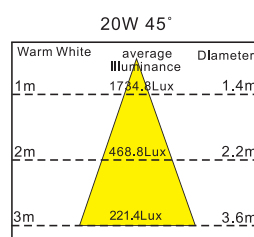

DIMENSIONS