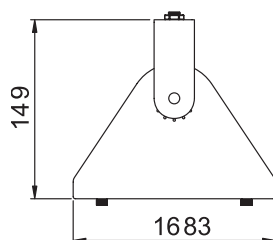

10W 24°

Warm White	average Illuminance	Diameter
1m	543Lux	1.2m
2m	172.8Lux	2m
3m	85.7Lux	2.8m

10W 45°

Warm White	average Illuminance	Diameter
1m	250.7Lux	1.4m
2m	69.4Lux	2.4m
3m	37.2Lux	3.4m

LED TRACK LIGHT

32W high output white LED

MG902

FEATURES

Power : 32 W

Beam Angle : 110°

KEVIN : 3000K/4000K/6000K

Finish : WH/BK/SL

DIMENSIONS

30W 45°

Warm White	average Illuminance	Diameter
1m	2685.2Lux	1.4m
2m	787.2Lux	2.2m
3m	387.3Lux	3.6m

LED TRACK LIGHT

20W high output white LED

MG5000

FEATURES

Power : 20 W

Beam Angle : 38°