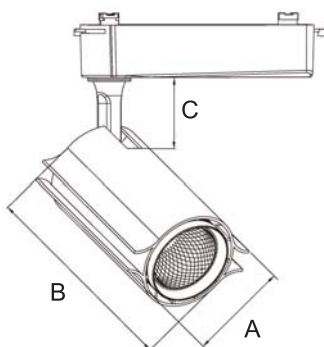

DIMENSIONS

10W 45°

Warm White	average Illuminance	Diameter
1m	867.4Lux	1.4m
2m	234.4Lux	2.2m
3m	110.7Lux	3.6m

20W 45°

Warm White	average Illuminance	Diameter
1m	1734.8Lux	1.4m
2m	468.8Lux	2.2m
3m	221.4Lux	3.6m

30W 45°

Warm White	average Illuminance	Diameter
1m	2602.2Lux	1.4m
2m	703.2Lux	2.2m
3m	332.1Lux	3.6m