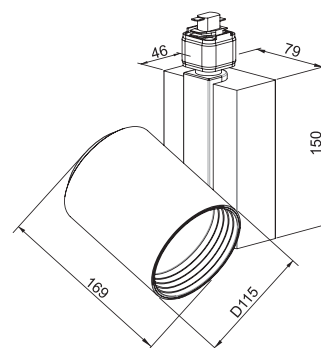

40W 45°

Warm White	average Illuminance	Diameter
1m	1664.1Lux	1.4m
2m	435.1Lux	2.2m
3m	226.7Lux	3.6m