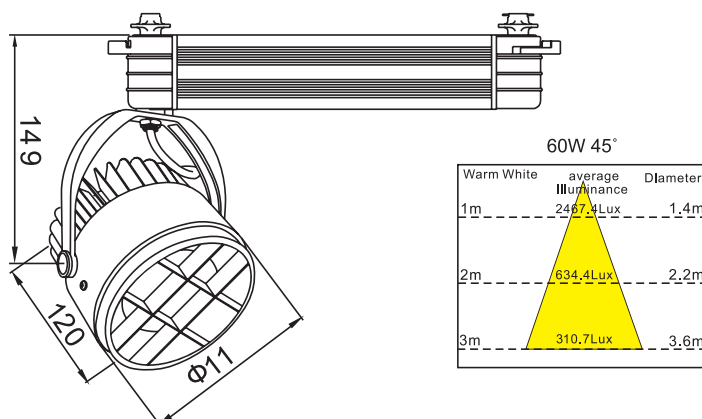

Voltage : 12/24VDC or 100~240VAC

Beam angle : 24°/38°/45°/60°

Material : AL Extrusion

KEVIN : 3000K/4000K/6000K

Finish : WH/BK/SL

DIMENSIONS

LED TRACK LIGHT

35W high output white LED