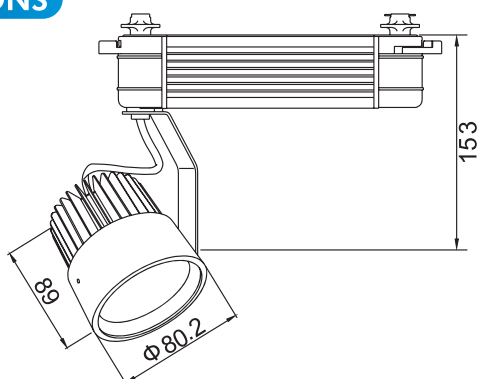

DIMENSIONS

25W 45°		
Warm White	average illuminance	Diameter
1m	1061.4Lux	1.4m
2m	426.4Lux	2.2m
3m	241.7Lux	3.6m