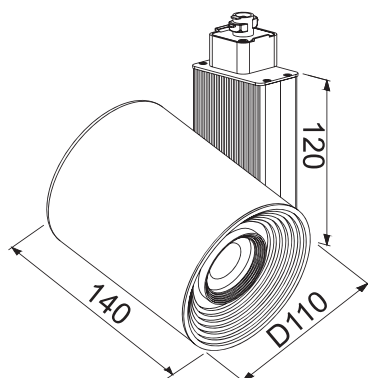

Dimmable / Non-dimmable

Life : >30000Hrs

Beam Angle : 24° / 38° / 45°

KEVIN : 3000K/4000K/6000K

Finish : WH/BK/SL

DIMENSIONS

10W 24°		
Warm White	average Illuminance	Diameter
1m	543Lux	1.2m
2m	172.8Lux	2m
3m	85.7Lux	2.8m