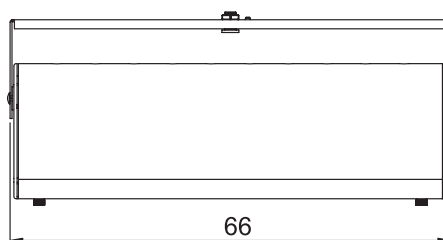

32W high output white LED

MG902

FEATURES

Power : 32 W

Beam Angle : 110°

KEVIN : 3000K/4000K/6000K

Finish : WH/BK/SL

DIMENSIONS