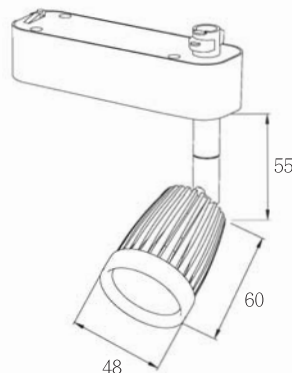

DIMENSIONS

10W 24°

Warm White	average luminance	Diameter
1m	54.3Lux	1.2m
2m	17.28Lux	2m
3m	8.5.7Lux	2.8m