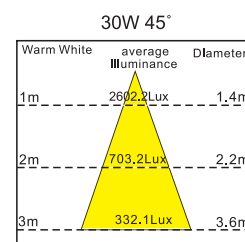

DIMENSIONS