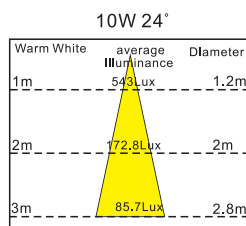

DIMENSIONS