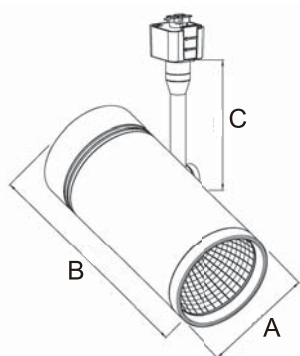

DIMENSIONS

10W 45°

Warm White	average illuminance	Diameter
1m	250.7Lux	1.4m
2m	69.4Lux	2.2m
3m	37.2Lux	3.6m

15W 45°

Warm White	average illuminance	Diameter
1m	501.4Lux	1.4m
2m	138.8Lux	2.2m
3m	74.4Lux	3.6m

30W 45°

Warm White	average illuminance	Diameter
1m	2602.2Lux	1.4m
2m	703.2Lux	2.2m
3m	332.1Lux	3.6m