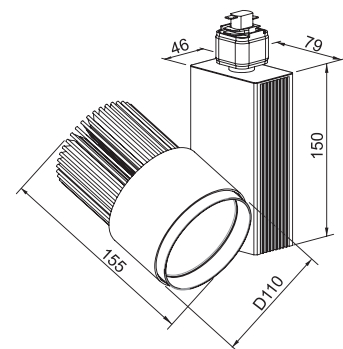

40W 45°

Warm White	average Illuminance	Diameter
1m	1664.1Lux	1.4m
2m	435.1Lux	2.2m
3m	226.7Lux	3.6m