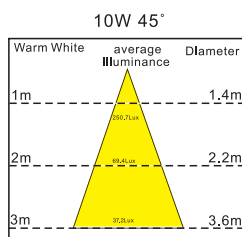

DIMENSIONS