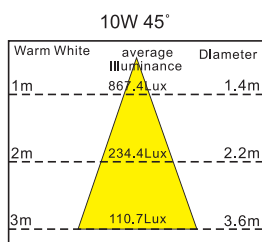

DIMENSIONS