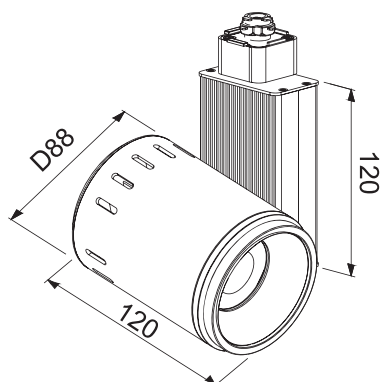

DIMENSIONS

10W 24°

Warm White	average luminance	Diameter
1m	54.3Lux	1.2m
2m	17.28Lux	2m
3m	8.5.7Lux	2.8m

LED TRACK LIGHT

10W high output white LED

MG313

FEATURES

Power : 10 W

Finish : WH/BK/SL

DIMENSIONS

10W 24°		
Warm White	average Illuminance	Diameter
1m	543Lux	1.2m
2m	172.8Lux	2m
3m	85.7Lux	2.8m

10W 45°		
Warm White	average Illuminance	Diameter
1m	250.7Lux	1.4m
2m	69.4Lux	2.4m
3m	37.2Lux	3.4m