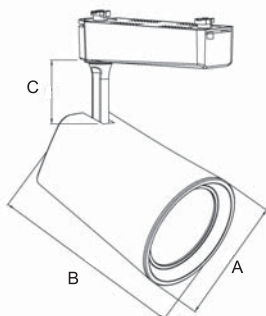

DIMENSIONS

10W 45°

Warm White	average illuminance	Diameter
1m	250.7Lux	1.4m
2m	69.4Lux	2.2m
3m	37.2Lux	3.6m

15W 45°

Warm White	average illuminance	Diameter
1m	501.4Lux	1.4m
2m	138.8Lux	2.2m
3m	74.4Lux	3.6m

Finish : WH/BK/SL

DIMENSIONS

20W 45°

Warm White	average Illuminance	Diameter
1m	867.4Lux	1.4m
2m	234.4Lux	2.2m
3m	110.7Lux	3.6m

30W 45°

Warm White	average Illuminance	Diameter
1m	2602.2Lux	1.4m
2m	703.2Lux	2.2m
3m	332.1Lux	3.6m