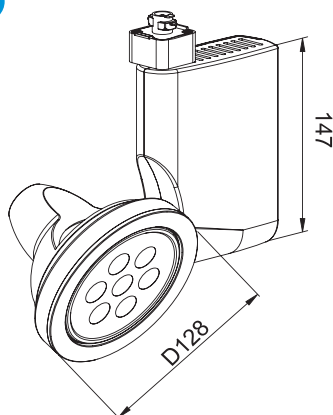

DIMENSIONS

18W 45°

Warm White	average illuminance	Diameter
1m	1534.8Lux	1.4m
2m	397.8Lux	2.2m
3m	191.4Lux	3.6m