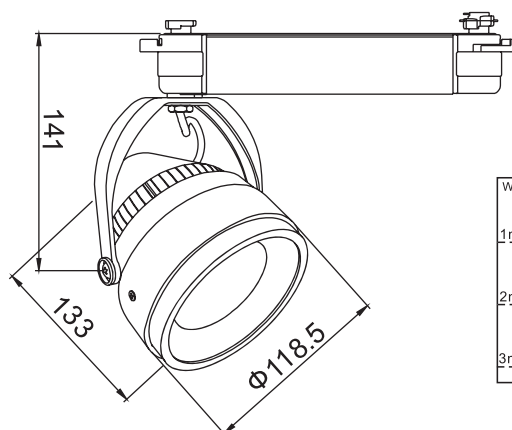

DIMENSIONS

35W 45°

Warm White	average Illuminance	Diameter
1m	2821.2Lux	1.4m
2m	1036.2Lux	2.2m
3m	587.1Lux	3.6m