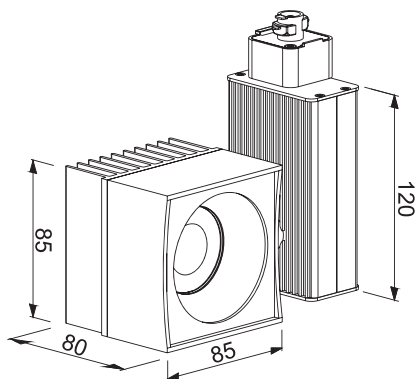

Constant current 350mA

Dimmable/Non-dimmable

Life : >30000Hrs

Beam Angle : 24° / 38° / 45°

KEVIN : 3000K/4000K/6000K

Finish : WH/BK/SL

DIMENSIONS

LED TRACK LIGHT