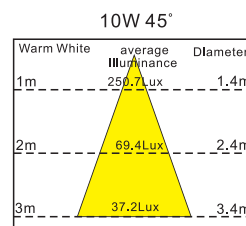

DIMENSIONS