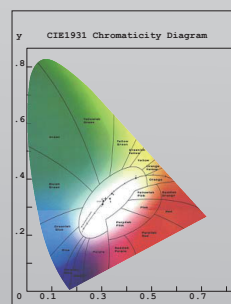

LED-T5

12"/24"/36"/48" TYPE

SPECIFIC CHARACTERISTICS

Model	Voltage	Current	Watt	Size (L×W×H)
T5 LED-12	120V AC 60Hz	0.04A	4.5W	304 × 20.8 × 35.4
T5 LED-24	120V AC 60Hz	0.06A	7.6W	609.6 × 20.8 × 35.4
T5 LED-36	120V AC 60Hz	0.10A	11.4W	914.4 × 20.8 × 35.4
T5 LED-48	120V AC 60Hz	0.13A	15.2W	1219.2 × 20.8 × 35.4

LED colors : NW/CW

NW

CW