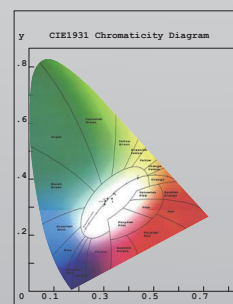

LED-T5

12"/24"/36"/48" TYPE

SPECIFIC CHARACTERISTICS

Model	Voltage	Current	Watt	Size (L×W×H)
T5 LED-12	120V AC 60Hz	0.04A	4.5W	304 × 20.8 × 35.4
T5 LED-24	120V AC 60Hz	0.06A	7.6W	609.6 × 20.8 × 35.4
T5 LED-36	120V AC 60Hz	0.10A	11.4W	914.4 × 20.8 × 35.4
T5 LED-48	120V AC 60Hz	0.13A	15.2W	1219.2 × 20.8 × 35.4

LED colors : NW/CW

NW

CW