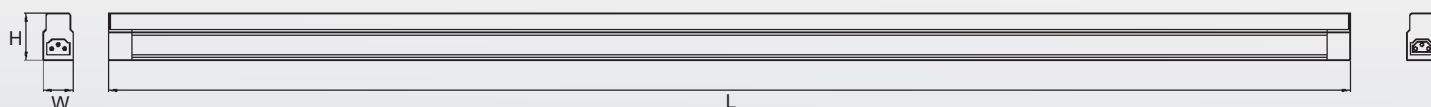

LED-T5

12"/24"/36"/48" TYPE

SPECIFIC CHARACTERISTICS

Model	Voltage	Current	Watt	Size (L×W×H)
T5 LED-12	120V AC 60Hz	0.04A	4.5W	304 × 20.8 × 35.4
T5 LED-24	120V AC 60Hz	0.06A	7.6W	609.6 × 20.8 × 35.4
T5 LED-36	120V AC 60Hz	0.10A	11.4W	914.4 × 20.8 × 35.4
T5 LED-48	120V AC 60Hz	0.13A	15.2W	1219.2 × 20.8 × 35.4