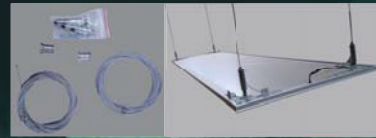

T-BAR Grid LED Light

Regular Installation

Surface Mounted Installation

Suspension Rope Installation

Wall-hanging Flush Installation

Item No	Parts No.	Light Kevin	Light Luminous	CRI	Description	Packing
RG303010	CT-RG3030-10CW	6000K	1030LM	>80	LED Pannel light Input:100~240 Vac 50Hz 10Watts	12pcs/CTN NW.14.5Kgs GW.18Kgs
	CT-RG3030-10NW	4100K	1000LM	>80	Size:295 x295x12 mm	
	CT-RG3030-10WW	3000K	980LM	>80		
RG306018	CT-RG3060-18CW	6000K	1854LM	>80	LED Pannel light Input:100~240 Vac 50Hz 18Watts	8pcs/CTN NW.14.5Kgs GW.18Kgs
	CT-RG3060-18NW	4100K	1800LM	>80	Size:295 x595x12 mm	
	CT-RG3060-18WW	3000K	1764LM	>80		
RG3012036	CT-RG30120-36CW	6000K	3708LM	>80	LED Pannel light Input:100~240 Vac 50Hz 36Watts	4pcs/CTN NW.19Kgs GW.25.5Kgs
	CT-RG30120-36NW	4100K	3600LM	>80	Size:295 x1195x12 mm	
	CT-RG30120-36WW	3000K	3528LM	>80		
RG606036	CT-RG6060-36CW	6000K	3708LM	>80	LED Pannel light Input:100~240 Vac 50Hz 36Watts	4pcs/CTN NW.18.5Kgs GW.24Kgs
	CT-RG6060-36NW	4100K	3600LM	>80	Size:595 x595x12 mm	
	CT-RG6060-36WW	3000K	3528LM	>80		
RG606045	CT-RG6060-45CW	6000K	4635LM	>80	LED Pannel light Input:100~240 Vac 50Hz 45Watts	4pcs/CTN NW.18.5Kgs GW.24Kgs
	CT-RG6060-45NW	4100K	4500LM	>80	Size:595 x595x12 mm	
	CT-RG6060-45WW	3000K	4410LM	>80		
RG6012060	CT-RG6060-50CW	3000K	6180LM	>80	LED Pannel light Input:100~240 Vac 50Hz 60Watts	2pcs/CTN NW.19Kgs GW.25.5Kgs
	CT-RG6060-50NW	4100K	6000LM	>80	Size:595 x1195x12 mm	
	CT-RG6060-50WW	5000K	5880LM	>80		
RG6012075	CT-RG60120-75CW	6000K	7725LM	>80	LED Pannel light Input:100~240 Vac 50Hz 75Watts	2pcs/CTN NW.19Kgs GW.25.5Kgs
	CT-RG60120-75NW	4100K	7500LM	>80	Size:595 x1195x12 mm	
	CT-RG60120-75WW	3000K	7350LM	>80		