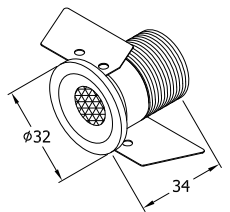

## SERIES

**Figure**

Model	AL601
Size	D32x22mm
Voltage	DC12V
Watts	1W
Kevin	3000/4000/6000K
Beam Angle	30°

**Dimension**

**Figure**

Model	AL602
Size	D32x34mm
Voltage	DC12V
Watts	1W/3W
Kevin	3000/4000/6000K
Beam Angle	30°

**Dimension**

**Figure**

Model	AL603
Size	D36x28mm
Voltage	DC12V
Watts	1W
Kevin	3000/4000/6000K
Beam Angle	30°

**Dimension**

**Figure**

Model	AL604
Size	D30x24mm
Voltage	DC12V
Watts	1W
Kevin	3000/4000/6000K
Beam Angle	100°

**Dimension**

**Figure**

Model	AL605
Size	D30x29mm
Voltage	DC12V
Watts	1W
Kevin	3000/4000/6000K
Beam Angle	60°

**Dimension**

**Figure**

Model	AL606
Size	D18x20mm
Voltage	DC12V
Watts	1W
Kevin	3000/4000/6000K
Beam Angle	120°

**Dimension**

**Figure**

Model	AL607
Size	D50x30mm
Voltage	DC12V
Watts	3W
Kevin	3000/4000/6000K
Beam Angle	30°

**Dimension**

**Figure**

Model	AL608
Size	D20x72mm
Voltage	DC12V
Watts	1W
Kevin	3000/4000/6000K
Beam Angle	30°