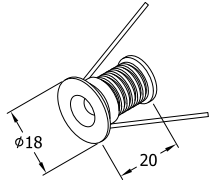

**Dimension**

**Figure**

Model	AL603
Size	D36x28mm
Voltage	DC12V
Watts	1W
Kevin	3000/4000/6000K
Beam Angle	30°

**Dimension**

**Figure**

Model	AL604
Size	D30x24mm
Voltage	DC12V
Watts	1W
Kevin	3000/4000/6000K
Beam Angle	100°

**Dimension**

**Figure**

Model	AL605
Size	D30x29mm
Voltage	DC12V
Watts	1W
Kevin	3000/4000/6000K
Beam Angle	60°

**Dimension**

**Figure**

Model	AL606
Size	D18x20mm
Voltage	DC12V
Watts	1W
Kevin	3000/4000/6000K
Beam Angle	120°

**Dimension**

**Figure**

Model	AL607
Size	D50x30mm
Voltage	DC12V
Watts	3W
Kevin	3000/4000/6000K
Beam Angle	30°

**Dimension**

**Figure**

Model	AL608
Size	D20x72mm
Voltage	DC12V
Watts	1W
Kevin	3000/4000/6000K
Beam Angle	30°

**Dimension**

**Figure**

Model	AL609
Size	D35x52.5mm
Voltage	DC12-24V
Watts	1W
Kevin	3000/4000/6000K
Beam Angle	30°

**Dimension**

**Figure**

Model	AL610
Size	D35x41.5mm
Voltage	AC/DC 12-24V
Watts	1W
Kevin	3000/4000/6000K
Beam Angle	30°