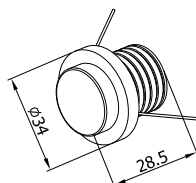

**Dimension**

**Figure**

Model	AL607
Size	D50x30mm
Voltage	DC12V
Watts	3W
Kevin	3000/4000/6000K
Beam Angle	30°

**Dimension**

**Figure**

Model	AL608
Size	D20x72mm
Voltage	DC12V
Watts	1W
Kevin	3000/4000/6000K
Beam Angle	30°

**Dimension**

**Figure**

Model	AL609
Size	D35x52.5mm
Voltage	DC12-24V
Watts	1W
Kevin	3000/4000/6000K
Beam Angle	30°

**Dimension**

**Figure**

Model	AL610
Size	D35x41.5mm
Voltage	AC/DC 12-24V
Watts	1W
Kevin	3000/4000/6000K
Beam Angle	30°

**Dimension**

**Figure**

Model	AL611
Size	D34x28.5mm
Voltage	12vdc
Watts	1W
Kevin	3000/4000/6000K
Beam Angle	30°

**Dimension**

**Figure**

Model	AL612
Size	D35x52mm
Voltage	AC/DC12-24V
Watts	1W
Kevin	3000/4000/6000K
Beam Angle	30°

**Dimension**