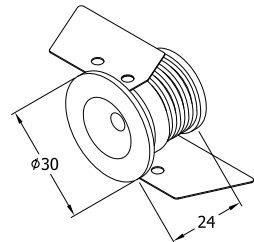

**Dimension**

**Figure**

Model	AL603
Size	D36x28mm
Voltage	DC12V
Watts	1W
Kevin	3000/4000/6000K
Beam Angle	30°

**Dimension**

**Figure**

Model	AL604
Size	D30x24mm
Voltage	DC12V
Watts	1W
Kevin	3000/4000/6000K
Beam Angle	100°

**Dimension**

**Figure**

Model	AL605
Size	D30x29mm
Voltage	DC12V
Watts	1W
Kevin	3000/4000/6000K
Beam Angle	60°

**Dimension**

**Figure**

Model	AL606
Size	D18x20mm
Voltage	DC12V
Watts	1W
Kevin	3000/4000/6000K
Beam Angle	120°

**Dimension**

**Figure**

Model	AL607
Size	D50x30mm
Voltage	DC12V
Watts	3W
Kevin	3000/4000/6000K
Beam Angle	30°

**Dimension**

**Figure**

Model	AL608
Size	D20x72mm
Voltage	DC12V
Watts	1W
Kevin	3000/4000/6000K
Beam Angle	30°

**Dimension**

**Figure**

Model	AL609
Size	D35x52.5mm
Voltage	DC12-24V
Watts	1W
Kevin	3000/4000/6000K
Beam Angle	30°

**Dimension**

**Figure**

Model	AL610
Size	D35x41.5mm
Voltage	AC/DC 12-24V
Watts	1W
Kevin	3000/4000/6000K
Beam Angle	30°