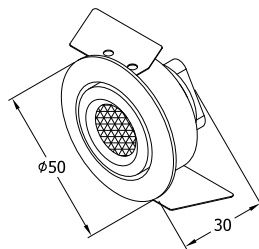

**Dimension**

**Figure**

Model	AL603
Size	D36x28mm
Voltage	DC12V
Watts	1W
Kevin	3000/4000/6000K
Beam Angle	30°

**Dimension**

**Figure**

Model	AL604
Size	D30x24mm
Voltage	DC12V
Watts	1W
Kevin	3000/4000/6000K
Beam Angle	100°

**Dimension**

**Figure**

Model	AL605
Size	D30x29mm
Voltage	DC12V
Watts	1W
Kevin	3000/4000/6000K
Beam Angle	60°

**Dimension**

**Figure**

Model	AL606
Size	D18x20mm
Voltage	DC12V
Watts	1W
Kevin	3000/4000/6000K
Beam Angle	120°

**Dimension**

**Figure**

Model	AL607
Size	D50x30mm
Voltage	DC12V
Watts	3W
Kevin	3000/4000/6000K
Beam Angle	30°

**Dimension**

**Figure**

Model	AL608
Size	D20x72mm
Voltage	DC12V
Watts	1W
Kevin	3000/4000/6000K
Beam Angle	30°

**Dimension**

**Figure**

Model	AL609
Size	D35x52.5mm
Voltage	DC12-24V
Watts	1W
Kevin	3000/4000/6000K
Beam Angle	30°

**Dimension**

**Figure**

Model	AL610
Size	D35x41.5mm
Voltage	AC/DC 12-24V
Watts	1W
Kevin	3000/4000/6000K
Beam Angle	30°