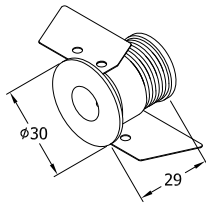

**Dimension**

**Figure**

Model	AL603
Size	D36x28mm
Voltage	DC12V
Watts	1W
Kevin	3000/4000/6000K
Beam Angle	30°

**Dimension**

**Figure**

Model	AL604
Size	D30x24mm
Voltage	DC12V
Watts	1W
Kevin	3000/4000/6000K
Beam Angle	100°

**Dimension**

**Figure**

Model	AL605
Size	D30x29mm
Voltage	DC12V
Watts	1W
Kevin	3000/4000/6000K
Beam Angle	60°

**Dimension**

**Figure**

Model	AL606
Size	D18x20mm
Voltage	DC12V
Watts	1W
Kevin	3000/4000/6000K
Beam Angle	120°

**Dimension**

**Figure**

Model	AL607
Size	D50x30mm
Voltage	DC12V
Watts	3W
Kevin	3000/4000/6000K
Beam Angle	30°

**Dimension**

**Figure**

Model	AL608
Size	D20x72mm
Voltage	DC12V
Watts	1W
Kevin	3000/4000/6000K
Beam Angle	30°

**Dimension**

**Figure**

Model	AL609
Size	D35x52.5mm
Voltage	DC12-24V
Watts	1W
Kevin	3000/4000/6000K
Beam Angle	30°

**Dimension**

**Figure**

Model	AL610
Size	D35x41.5mm
Voltage	AC/DC 12-24V
Watts	1W
Kevin	3000/4000/6000K
Beam Angle	30°