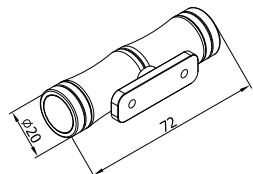

**Dimension**

**Figure**

Model	AL603
Size	D36x28mm
Voltage	DC12V
Watts	1W
Kevin	3000/4000/6000K
Beam Angle	30°

**Dimension**

**Figure**

Model	AL604
Size	D30x24mm
Voltage	DC12V
Watts	1W
Kevin	3000/4000/6000K
Beam Angle	100°

**Dimension**

**Figure**

Model	AL605
Size	D30x29mm
Voltage	DC12V
Watts	1W
Kevin	3000/4000/6000K
Beam Angle	60°

**Dimension**

**Figure**

Model	AL606
Size	D18x20mm
Voltage	DC12V
Watts	1W
Kevin	3000/4000/6000K
Beam Angle	120°

**Dimension**

**Figure**

Model	AL607
Size	D50x30mm
Voltage	DC12V
Watts	3W
Kevin	3000/4000/6000K
Beam Angle	30°

**Dimension**

**Figure**

Model	AL608
Size	D20x72mm
Voltage	DC12V
Watts	1W
Kevin	3000/4000/6000K
Beam Angle	30°

**Dimension**

**Figure**

Model	AL609
Size	D35x52.5mm
Voltage	DC12-24V
Watts	1W
Kevin	3000/4000/6000K
Beam Angle	30°

**Dimension**

**Figure**

Model	AL610
Size	D35x41.5mm
Voltage	AC/DC 12-24V
Watts	1W
Kevin	3000/4000/6000K
Beam Angle	30°