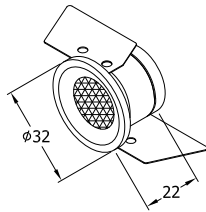

## SERIES

**Figure**

Model	AL601
Size	D32x22mm
Voltage	DC12V
Watts	1W
Kevin	3000/4000/6000K
Beam Angle	30°

**Dimension**

**Figure**

Model	AL602
Size	D32x34mm
Voltage	DC12V
Watts	1W/3W
Kevin	3000/4000/6000K
Beam Angle	30°

**Dimension**

**Figure**

Model	AL603
Size	D36x28mm
Voltage	DC12V
Watts	1W
Kevin	3000/4000/6000K
Beam Angle	30°

**Dimension**

**Figure**

Model	AL604
Size	D30x24mm
Voltage	DC12V
Watts	1W
Kevin	3000/4000/6000K
Beam Angle	100°

**Dimension**

**Figure**

Model	AL605
Size	D30x29mm
Voltage	DC12V
Watts	1W
Kevin	3000/4000/6000K
Beam Angle	60°

**Dimension**

**Figure**

Model	AL606
Size	D18x20mm
Voltage	DC12V
Watts	1W
Kevin	3000/4000/6000K
Beam Angle	120°

**Dimension**

**Figure**

Model	AL607
Size	D50x30mm
Voltage	DC12V
Watts	3W
Kevin	3000/4000/6000K
Beam Angle	30°

**Dimension**

**Figure**

Model	AL608
Size	D20x72mm
Voltage	DC12V
Watts	1W
Kevin	3000/4000/6000K
Beam Angle	30°