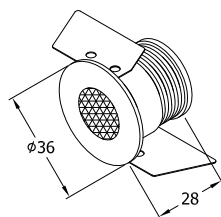

## SERIES

**Figure**

Model	AL601
Size	D32x22mm
Voltage	DC12V
Watts	1W
Kevin	3000/4000/6000K
Beam Angle	30°

**Dimension**

**Figure**

Model	AL602
Size	D32x34mm
Voltage	DC12V
Watts	1W/3W
Kevin	3000/4000/6000K
Beam Angle	30°

**Dimension**

**Figure**

Model	AL603
Size	D36x28mm
Voltage	DC12V
Watts	1W
Kevin	3000/4000/6000K
Beam Angle	30°

**Dimension**

**Figure**

Model	AL604
Size	D30x24mm
Voltage	DC12V
Watts	1W
Kevin	3000/4000/6000K
Beam Angle	100°

**Dimension**

**Figure**

Model	AL605
Size	D30x29mm
Voltage	DC12V
Watts	1W
Kevin	3000/4000/6000K
Beam Angle	60°

**Dimension**

**Figure**

Model	AL606
Size	D18x20mm
Voltage	DC12V
Watts	1W
Kevin	3000/4000/6000K
Beam Angle	120°

**Dimension**

**Figure**

Model	AL607
Size	D50x30mm
Voltage	DC12V
Watts	3W
Kevin	3000/4000/6000K
Beam Angle	30°

**Dimension**

**Figure**

Model	AL608
Size	D20x72mm
Voltage	DC12V
Watts	1W
Kevin	3000/4000/6000K
Beam Angle	30°