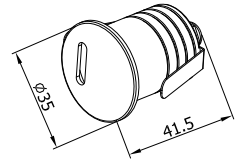

**Dimension**

**Figure**

Model	AL605
Size	D30x29mm
Voltage	DC12V
Watts	1W
Kevin	3000/4000/6000K
Beam Angle	60°

**Dimension**

**Figure**

Model	AL606
Size	D18x20mm
Voltage	DC12V
Watts	1W
Kevin	3000/4000/6000K
Beam Angle	120°

**Dimension**

**Figure**

Model	AL607
Size	D50x30mm
Voltage	DC12V
Watts	3W
Kevin	3000/4000/6000K
Beam Angle	30°

**Dimension**

**Figure**

Model	AL608
Size	D20x72mm
Voltage	DC12V
Watts	1W
Kevin	3000/4000/6000K
Beam Angle	30°

**Dimension**

**Figure**

Model	AL609
Size	D35x52.5mm
Voltage	DC12-24V
Watts	1W
Kevin	3000/4000/6000K
Beam Angle	30°

**Dimension**

**Figure**

Model	AL610
Size	D35x41.5mm
Voltage	AC/DC 12-24V
Watts	1W
Kevin	3000/4000/6000K
Beam Angle	30°

**Dimension**

**Figure**

Model	AL611
Size	D34x28.5mm
Voltage	12vdc
Watts	1W
Kevin	3000/4000/6000K
Beam Angle	30°

**Dimension**

**Figure**

Model	AL612
Size	D35x52mm
Voltage	AC/DC12-24V
Watts	1W
Kevin	3000/4000/6000K
Beam Angle	30°