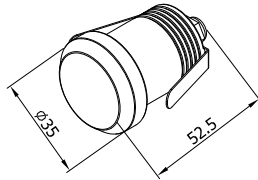

**Dimension**

**Figure**

Model	AL607
Size	D50x30mm
Voltage	DC12V
Watts	3W
Kevin	3000/4000/6000K
Beam Angle	30°

**Dimension**

**Figure**

Model	AL608
Size	D20x72mm
Voltage	DC12V
Watts	1W
Kevin	3000/4000/6000K
Beam Angle	30°

**Dimension**

**Figure**

Model	AL609
Size	D35x52.5mm
Voltage	DC12-24V
Watts	1W
Kevin	3000/4000/6000K
Beam Angle	30°

**Dimension**

**Figure**

Model	AL610
Size	D35x41.5mm
Voltage	AC/DC 12-24V
Watts	1W
Kevin	3000/4000/6000K
Beam Angle	30°

**Dimension**

**Figure**

Model	AL611
Size	D34x28.5mm
Voltage	12vdc
Watts	1W
Kevin	3000/4000/6000K
Beam Angle	30°

**Dimension**

**Figure**

Model	AL612
Size	D35x52mm
Voltage	AC/DC12-24V
Watts	1W
Kevin	3000/4000/6000K
Beam Angle	30°

**Dimension**