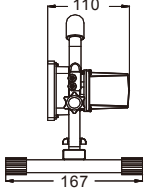

RECHARGEABLE LED FLOOD LIGHT

- Emergency Lighting
- Camping
- For Cars
- Marine
- Explore
- Night Fishing
- Emergency

GTFL-5W-04A

Input Voltage : DC8.4V 1.2A
 Charging time : 2H
 Output Power : 3.9W
 Operating time : Max 4H
 LuminousFlux : 350Lm Max
 Battery:Li-ion : 3.7V 2200mAH
 Battery charging time : >300 times
 Beam angle : 120°
 IP rating : IP65

GTFL-10W-04A1

Input Voltage : DC8.4V 1.2A
 Charging time : 3H
 Output Power : 9W
 Operating time : Max 4H
 LuminousFlux : 700Lm Max
 Battery:Li-ion : 7.4V 2200mAH
 Battery charging time : >300 times
 Beam angle : 120°
 IP rating : IP65

GTFL-10W-04A2

Input Voltage : DC8.4V 1.2A
 Charging time : 5H
 Output Power : 9W
 Operating time : Max 6H
 LuminousFlux : 700Lm Max
 Battery:Li-ion : 7.4V 4400mAH
 Battery charging time : >300 times
 Beam angle : 120°
 IP rating : IP65