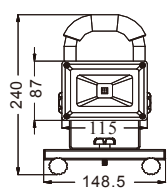

RECHARGEABLE LED FLOOD LIGHT

- Emergency Lighting
- Camping
- For Cars
- Marine
- Explore
- Night Fishing
- Emergency

GTFL-5W-04A

Input Voltage : DC8.4V 1.2A
 Charging time : 2H
 Output Power : 3.9W
 Operating time : Max 4H
 LuminousFlux : 350Lm Max
 Battery:Li-ion : 3.7V 2200mAH
 Battery charging time : >300 times
 Beam angle : 120°
 IP rating : IP65

GTFL-10W-04A1

Input Voltage : DC8.4V 1.2A
 Charging time : 3H
 Output Power : 9W
 Operating time : Max 4H
 LuminousFlux : 700Lm Max
 Battery:Li-ion : 7.4V 2200mAH
 Battery charging time : >300 times
 Beam angle : 120°
 IP rating : IP65

GTFL-10W-04A2

Input Voltage : DC8.4V 1.2A
 Charging time : 5H
 Output Power : 9W
 Operating time : Max 6H
 LuminousFlux : 700Lm Max
 Battery:Li-ion : 7.4V 4400mAH
 Battery charging time : >300 times
 Beam angle : 120°
 IP rating : IP65