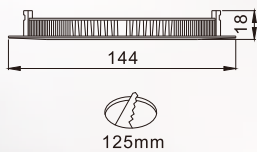

RG189

Color : WH / SL
 Power : 8W
 Life : >30000Hrs
 LED colors : WW / NW / CW

12W 3000K 113°

Warm White	average Illuminance	Diameter
1m	93.3Lux	0.302m
2m	23.325Lux	0.604m
3m	10.36Lux	0.906m
4m	5.831Lux	1.208m
5m	3.732Lux	1.510m

12W 6000K 118.5°

Cool White	average Illuminance	Diameter
1m	125.1Lux	0.336m
2m	31.275Lux	0.672m
3m	13.9Lux	1.008m
4m	7.818Lux	1.344m
5m	5.004Lux	1.680m

18W 4000K 124°

Warm White	average Illuminance	Diameter
1m	139.5Lux	0.376m
2m	34.9Lux	0.752m
3m	17.45Lux	1.128m
4m	8.725Lux	1.504m
5m	4.363Lux	1.880m

18W 6000K 123°

Cool White	average Illuminance	Diameter
1m	150.3Lux	0.364m
2m	37.55Lux	0.729m
3m	18.77Lux	1.093m
4m	9.388Lux	1.458m
5m	4.694Lux	1.822m

Tel : 04-23397118 / FAX : 04-22393549
 Email : sales@giantek.com
 No.209-5 MIN-SHENG ROAD, WU FENG
 TAICHUNG(413) TAIWAN R.O.C.