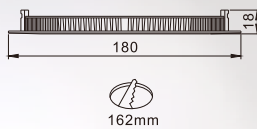

LED DISC LIGHT

LED

RG180

Color : WH / SL
 Power : 12W
 Life : >30000Hrs
 LED colors : WW / NW / CW

LED

RG240

Color : WH / SL
 Power : 18W
 Life : >30000Hrs
 LED colors : WW / NW / CW

LED

RG189

Color : WH / SL
 Power : 8W
 Life : >30000Hrs
 LED colors : WW / NW / CW

12W 3000K 113°

Warm White	average Illuminance	Diameter
1m	93.3Lux	0.302m
2m	23.325Lux	0.604m
3m	10.36Lux	0.906m
4m	5.831Lux	1.208m
5m	3.732Lux	1.510m

12W 6000K 118.5°

Cool White	average Illuminance	Diameter
1m	125.1Lux	0.336m
2m	31.275Lux	0.672m
3m	13.9Lux	1.008m
4m	7.818Lux	1.344m
5m	5.004Lux	1.680m

18W 4000K 124°

Warm White	average Illuminance	Diameter
1m	139.5Lux	0.376m
2m	34.9Lux	0.752m
3m	17.45Lux	1.128m
4m	8.725Lux	1.504m
5m	4.363Lux	1.880m

18W 6000K 123°

Cool White	average Illuminance	Diameter
1m	150.3Lux	0.364m
2m	37.55Lux	0.729m
3m	18.77Lux	1.093m
4m	9.388Lux	1.458m
5m	4.694Lux	1.822m

Tel : 04-23397118 / FAX : 04-22393549
 Email : sales@giantek.com
 No.209-5 MIN-SHENG ROAD, WU FENG
 TAICHUNG(413) TAIWAN R.O.C.