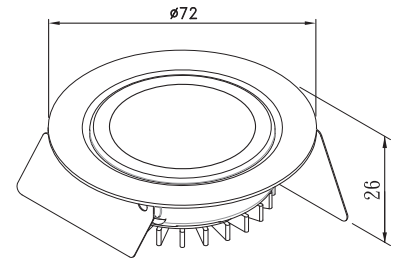

LED CABINET LITE

LED

AL412A

Power : 12VDC 3Watts
Overall : $\phi 72$ mm
Materials : STEEL+PC Lens
LED TYPE : 3 x 1W LEDs
LED colors : WW/NW/CW

LED

AL412C

Power : 12VDC 3Watts
Overall : $\phi 72$ mm
Materials : STEEL+PC Lens
LED TYPE : 3 x 1W LEDs
LED colors : WW/NW/CW