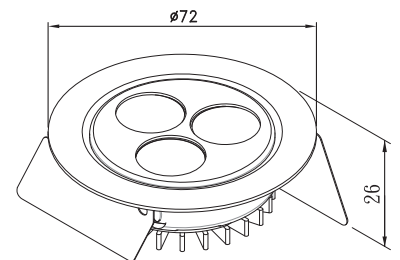

LED CABINET LITE

LED

AL412A

Power : 12VDC 3Watts
Overall : $\phi 72$ mm
Materials : STEEL+PC Lens
LED TYPE : 3 x 1W LEDs
LED colors : WW/NW/CW

LED

AL412C

Power : 12VDC 3Watts
Overall : $\phi 72$ mm
Materials : STEEL+PC Lens
LED TYPE : 3 x 1W LEDs
LED colors : WW/NW/CW