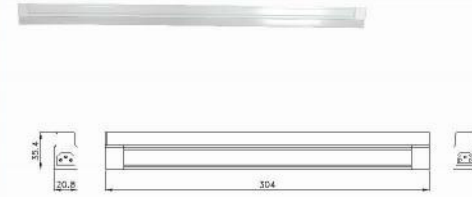

LED-T5

12"/24"/36"/48" SERIES

LED T5

MODE : T5 LED-12
VOLTAGE : 120V AC 60Hz
CURRENT : 0.04A
WATT : 4.5W
SIZE : 304 x 20.8 x35.4
LED Color : NW/CW

MODE : T5 LED-24
VOLTAGE : 120V AC 60Hz
CURRENT : 0.06A
WATT : 7.6W
SIZE : 609.6 x 20.8 x35.4
LED Color : NW/CW

MODE : T5 LED-36
VOLTAGE : 120V AC 60Hz
CURRENT : 0.10A
WATT : 11.4W
SIZE : 914.4x 20.8 x35.4
LED Color : NW/CW

MODE : T5 LED-48
VOLTAGE : 120V AC 60Hz
CURRENT : 0.13A
WATT : 15.2W
SIZE : 1219.2 x 20.8 x35.4
LED Color : NW/CW