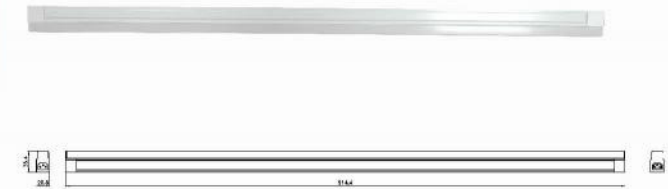

LED-T5

12"/24"/36"/48" SERIES

LED T5

MODE : T5 LED-12
VOLTAGE : 120V AC 60Hz
CURRENT : 0.04A
WATT : 4.5W
SIZE : 304 x 20.8 x35.4
LED Color : NW/CW

MODE : T5 LED-24
VOLTAGE : 120V AC 60Hz
CURRENT : 0.06A
WATT : 7.6W
SIZE : 609.6 x 20.8 x35.4
LED Color : NW/CW

MODE : T5 LED-36
VOLTAGE : 120V AC 60Hz
CURRENT : 0.10A
WATT : 11.4W
SIZE : 914.4x 20.8 x35.4
LED Color : NW/CW

MODE : T5 LED-48
VOLTAGE : 120V AC 60Hz
CURRENT : 0.13A
WATT : 15.2W
SIZE : 1219.2 x 20.8 x35.4
LED Color : NW/CW