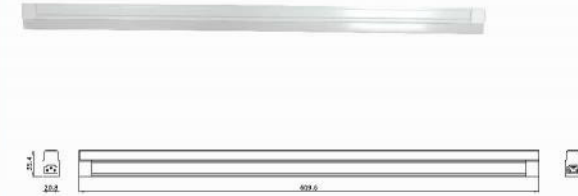

LED-T5

12"/24"/36"/48" SERIES

LED T5

MODE : T5 LED-12
VOLTAGE : 120V AC 60Hz
CURRENT : 0.04A
WATT : 4.5W
SIZE : 304 x 20.8 x35.4
LED Color : NW/CW

MODE : T5 LED-24
VOLTAGE : 120V AC 60Hz
CURRENT : 0.06A
WATT : 7.6W
SIZE : 609.6 x 20.8 x35.4
LED Color : NW/CW

MODE : T5 LED-36
VOLTAGE : 120V AC 60Hz
CURRENT : 0.10A
WATT : 11.4W
SIZE : 914.4x 20.8 x35.4
LED Color : NW/CW

MODE : T5 LED-48
VOLTAGE : 120V AC 60Hz
CURRENT : 0.13A
WATT : 15.2W
SIZE : 1219.2 x 20.8 x35.4
LED Color : NW/CW