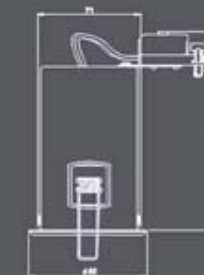

FIXED DOWNLITE

RH109 12V 50W Fixed
RV109 240V 50W Fixed

Finish White(WH)
P.Brass(PB)
Chrome(CH)
Satin Chrome(SC)
Satin Nickel(SN)