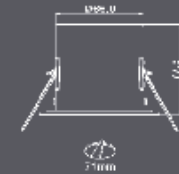

TD-M552

Suitable for 1 x 230V GU10 lamp

Construction:

Die-cast aluminium housing

Options:

/W White

/SN Satin nickel

/PC Polished chrome