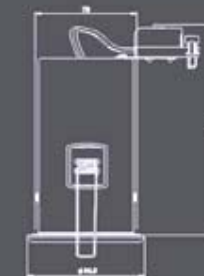

Fire-Rated Recessed Light PRODUCT

GIANTECH INDUSTRIES CO.,LTD FIRE RATED LIGHT PRODUCT MANUAL 2018

FIXED DOWNLITE

RH116 12V 50W Fixed
RV116 240V 50W Fixed

Finish White(WH)
P.Brass(PB)
Chrome(CH)
Satin Chrome(SC)
Satin Nickel(SN)

ADJUSTABLE DOWNLITE

RH211 12V 50W Fixed
RV211 240V 50W Fixed

Finish White(WH)
P.Brass(PB)
Chrome(CH)
Satin Chrome(SC)
Satin Nickel(SN)

FIXED DOWNLITE IP65

RH126 12V 50W Fixed
RV126 240V 50W Fixed

Finish White(WH)
P.Brass(PB)
Chrome(CH)
Satin Chrome(SC)
Satin Nickel(SN)

DIA : 75mm