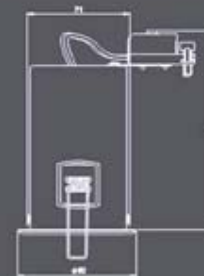

Fire-Rated Recessed Light PRODUCT

GIANTECH INDUSTRIES CO.,LTD FIRE RATED LIGHT PRODUCT MANUAL 2018

FIXED DOWNLITE

RH116 12V 50W Fixed
RV116 240V 50W Fixed

Finish White(WH)
P.Brass(PB)
Chrome(CH)
Satin Chrome(SC)
Satin Nickel(SN)

DIA : 75mm