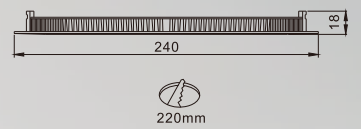

LED DISC LIGHT

LED

RG180

Color : WH / SL
 Power : 12W
 Life : >30000Hrs
 LED colors : WW / NW / CW

LED

RG240

Color : WH / SL
 Power : 18W
 Life : >30000Hrs
 LED colors : WW / NW / CW

LED

RG189

Color : WH / SL
 Power : 8W
 Life : >30000Hrs
 LED colors : WW / NW / CW

12W 3000K 113°

Warm White	average Illuminance	Diameter
1m	93.3Lux	0.302m
2m	23.325Lux	0.604m
3m	10.36Lux	0.906m
4m	5.831Lux	1.208m
5m	3.732Lux	1.510m

12W 6000K 118.5°

Cool White	average Illuminance	Diameter
1m	125.1Lux	0.336m
2m	31.275Lux	0.672m
3m	13.9Lux	1.008m
4m	7.818Lux	1.344m
5m	5.004Lux	1.680m

18W 4000K 124°

Warm White	average Illuminance	Diameter
1m	139.5Lux	0.376m
2m	34.9Lux	0.752m
3m	17.45Lux	1.128m
4m	8.725Lux	1.504m
5m	4.363Lux	1.880m

18W 6000K 123°

Cool White	average Illuminance	Diameter
1m	150.3Lux	0.364m
2m	37.55Lux	0.729m
3m	18.77Lux	1.093m
4m	9.388Lux	1.458m
5m	4.694Lux	1.822m

Tel : 04-23397118 / FAX : 04-22393549
 Email : sales@giantek.com
 No.209-5 MIN-SHENG ROAD, WU FENG
 TAICHUNG(413) TAIWAN R.O.C.